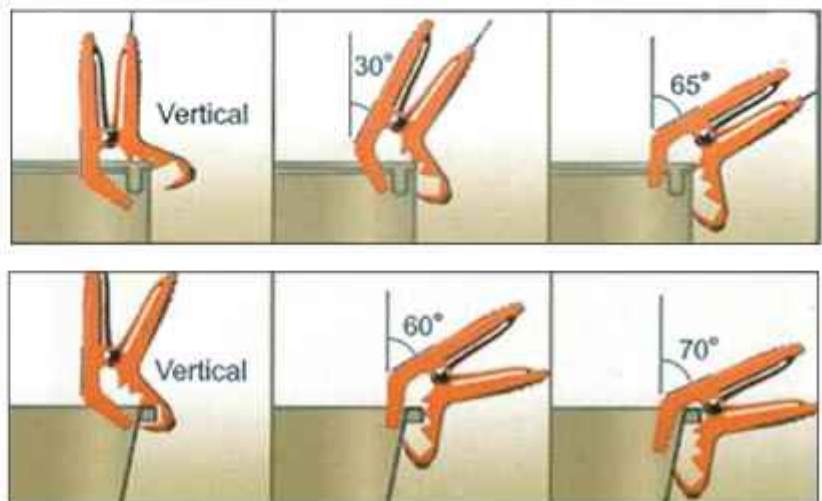

**15919** Silicone Nozzles w/Mountings.  
 3 different radius Nozzle fulfil your need.

**15921** Silicone Nozzles w/Mountings.  
 4 different radius exchangeable pad.

**15925** Silicone Nozzles, Direct Use.  
 Up to 11 strips for a wide and flat layer of adhesive, quick and even.

**15931** Neatpaint Clip.  
 A magnet device holds paintbrush firmly in position.

**15933** Neatpaint Clip, w/Adjustable Position:  
 • A magnet device holds paintbrush firmly in position.  
 • Several angles to fit.