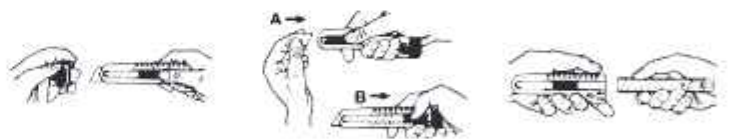

# Wallcoverings

**38006** 9 mm Snap-off Cutter Knife, w/lock.

Retractable blade with one-piece positive lock. Stainless steel blade track. Built-in blade breaker. Cut drywall, carpeting, wallcovering. 2 more spare blades stored in handle.

**38007** 9 mm Snap-off Cutter Knife, w/lock.

**38042** 18 mm Snap-off Cutter Knife, w/screw lock.

**38008** 9 mm Snap-off Cutter Knife, w/lock.

**38046** 18 mm Auto Lock Snap-off Cutter Knife, w/2 Extra Blades.

**38025** 9 mm Snap-off Knife, Auto Lock, w/2 Extra Blades.

**38043** 18 mm Snap-off Cutter Knife, w/screw lock.

**38034** 18 mm Snap-off Knife, Auto-load w/6 Extra Blades.

**38040** 18 mm Snap-off Knife, w/Lock.

**38045** 18 mm Auto Lock Snap-off Cutter Knife, w/2 Extra Blades.

**38030** 18 mm Snap-off Knife, w/Screw Lock.

**38039** 25 mm Snap-off Knife, Soft Grip Handle w/Lock Screw.

**38001** 9 mm Snap-off Blade. 10pcs in Plastic Case.  
**38031** 18 mm Snap-off Blade. 10pcs in Plastic Case.